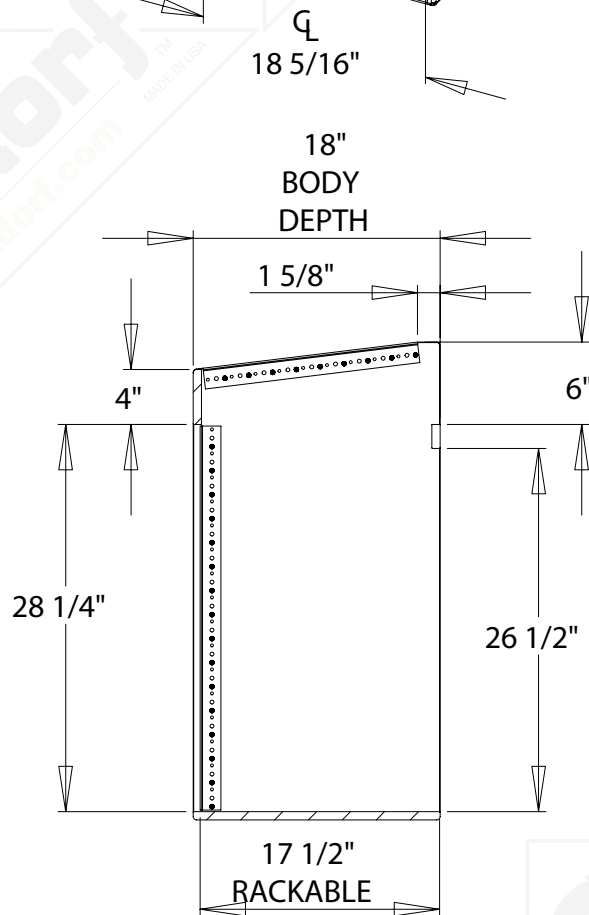

#	QTY	PART NUMBER	DESCRIPTION
1	1	83-008	BADGE - GRUNDORF ORIGINAL
7	2	41-009	RACK RAIL-9 SPACE
8	2	41-016	RACK RAIL-16 SPACE

FRONT VIEW

SECTION F-F