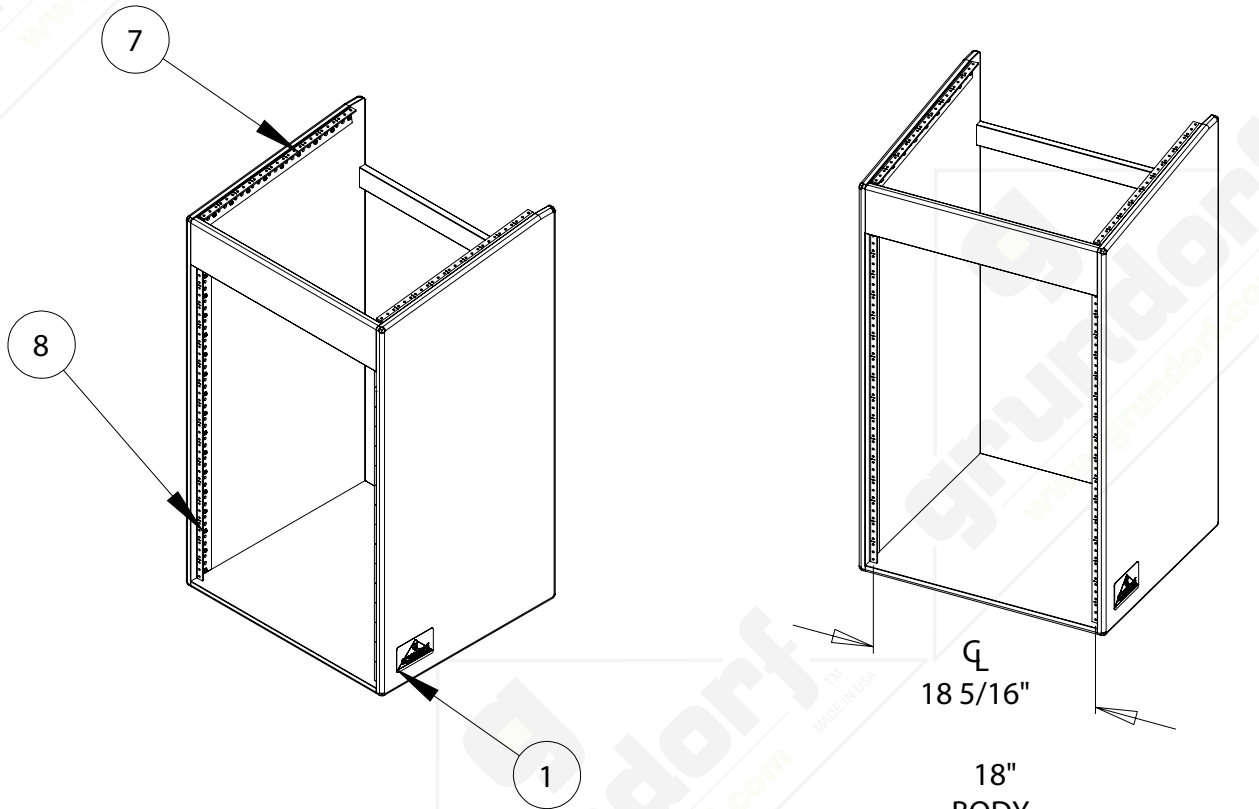

#	QTY	PART NUMBER	DESCRIPTION
1	1	83-008	BADGE - GRUNDORF ORIGINAL
7	2	41-009	RACK RAIL-9 SPACE
8	2	41-016	RACK RAIL-16 SPACE

FRONT VIEW

SECTION F-F