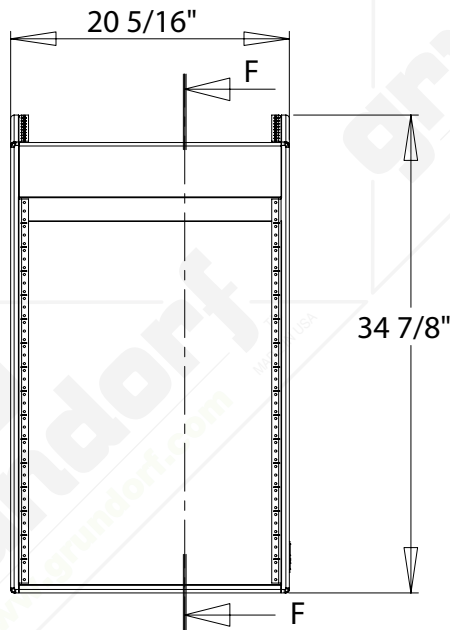

#	QTY	PART NUMBER	DESCRIPTION
1	1	83-008	BADGE - GRUNDORF ORIGINAL
7	2	41-009	RACK RAIL-9 SPACE
8	2	41-016	RACK RAIL-16 SPACE

FRONT VIEW

SECTION F-F